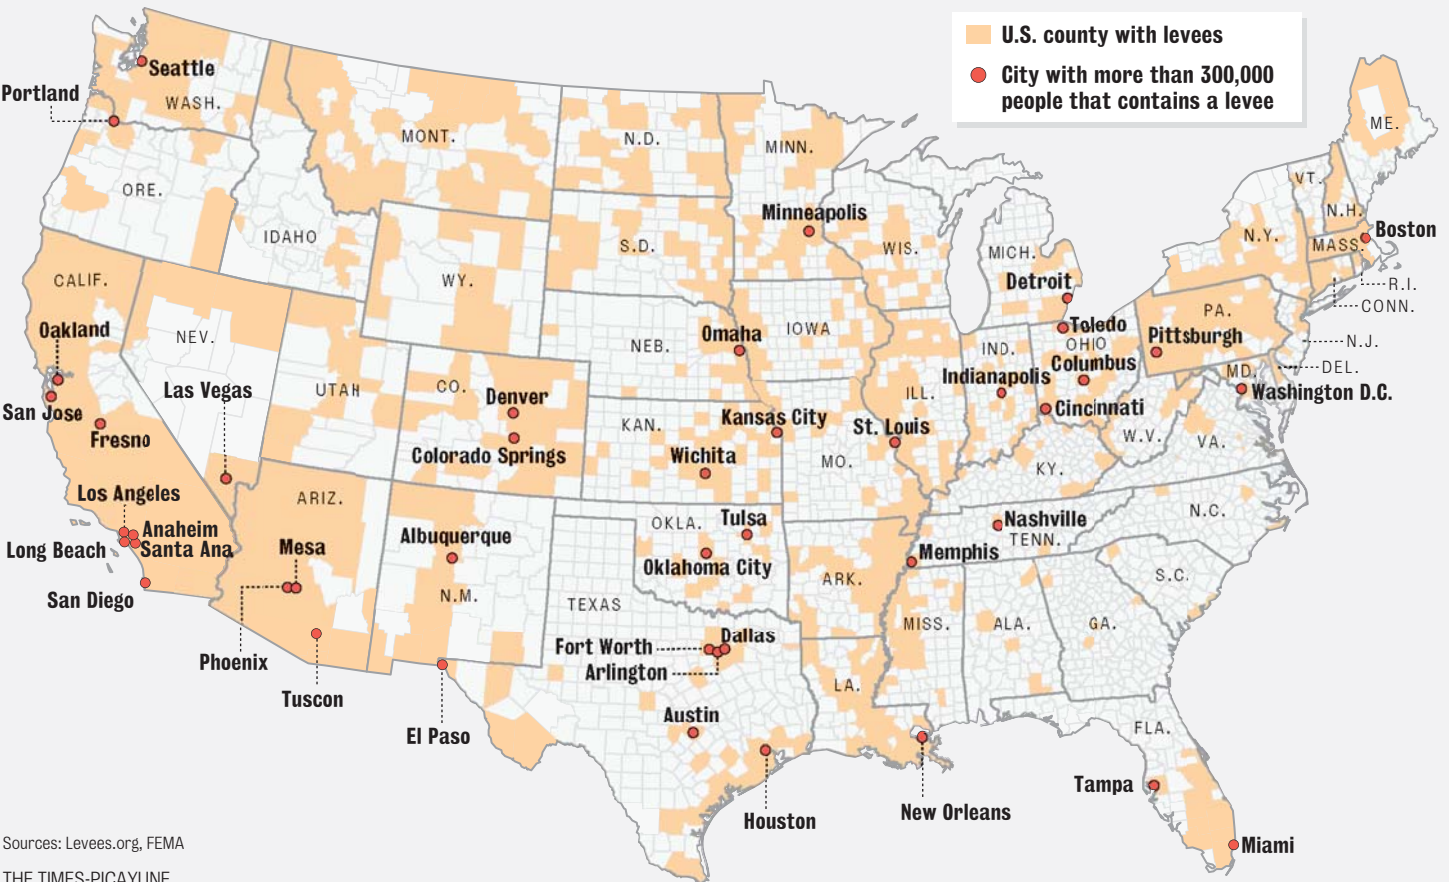

LEVEES EVERYWHERE

There are 881 counties in the U.S. with levees. Those counties contain more than 50 percent of the nation's population.

Sources: Levees.org, FEMA